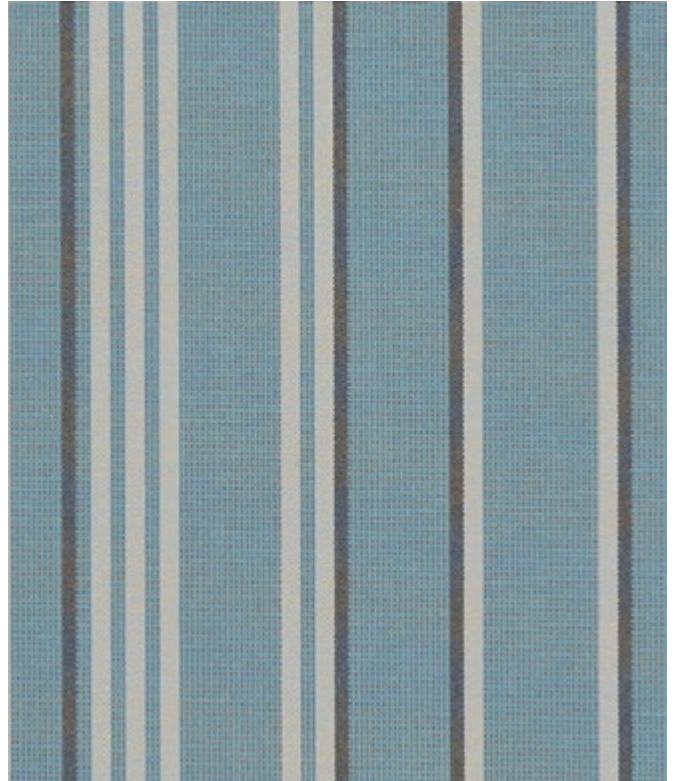

PAL J223 140
PALAZZO MINERAL

CHA J185 140
CHARTRES MINERAL

SJA 3776 137
PORTO BLUE CHINÉ

MAR J232 140
MARBLE GLACIER

SJA 3973 137
SINTRA BLUE

NAT 10154 140
NATTÉ STORM CHALK

LOP R027 140
LOPI STEEL

LOP R026 140
LOPI GLACIER

BEN 10166 140
BENGALI CAPRI

The image features a solid teal background with a piece of textured fabric draped across it. The fabric has a fine, woven pattern and is folded into several vertical, overlapping sections. A thin white rectangular border is centered horizontally and vertically, enclosing the text. The text 'GREEN BLUE' is written in a clean, white, sans-serif font, centered within the white box.