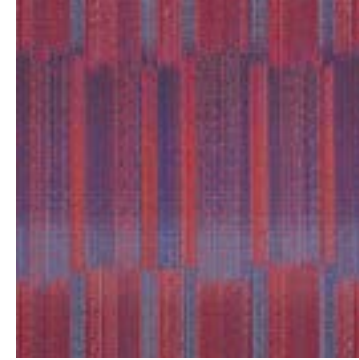

RANGE SMOKE
40564-0002

4.76" W Repeat
100% Sunbrella® Acrylic

A piece of fabric with a complex, multi-directional color pattern of red, blue, and orange, hanging from a string. The fabric is draped and folded, creating deep shadows and bright highlights that emphasize its texture and the vibrant, almost painterly quality of the color distribution. The colors are not uniform but appear as fine, interwoven striations that create a sense of movement and depth. A thin, light-colored strip is visible near the top edge of the fabric.

EXTENT

- Introduces the illusion of a painting or a space-dyed effect
- Striations of color in both directions of the fabric create movement and illumination

EXTENT

EXTENT SUNSET
145657-0001

EXTENT VINTAGE
145657-0002