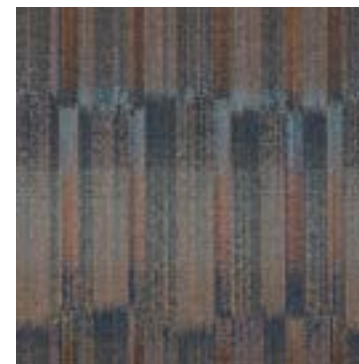

- A simple block stripe of the same construction as the Cast fabric
- Coordinates with some of our favorite Cast colorations
- Heathered warps bring texture to this familiar stripe repeat

RANGE

RANGE DUNE
40564-0001

RANGE SMOKE
40564-0002

4.76" W Repeat
100% Sunbrella® Acrylic

A piece of fabric with a complex, multi-directional color pattern of red, blue, and orange, hanging from a string. The fabric is draped and folded, creating deep shadows and bright highlights that emphasize its texture and the vibrant, almost painterly quality of the color distribution. The colors are not uniform but appear as fine, interwoven striations that create a sense of movement and depth. A thin, light-colored strip is visible near the top edge of the fabric.

EXTENT

- Introduces the illusion of a painting or a space-dyed effect
- Striations of color in both directions of the fabric create movement and illumination

EXTENT

EXTENT SUNSET
145657-0001

EXTENT VINTAGE
145657-0002

14" W X 14.91" H Repeat
100% Sunbrella® Acrylic
Meets ACT Standards

ARRAY

- A small-scale yet bold geometric motif illustrating a study in shades
- The unexpected mix of color creates highs and lows, accented by an iridescent effect from multidirectional weaving methods