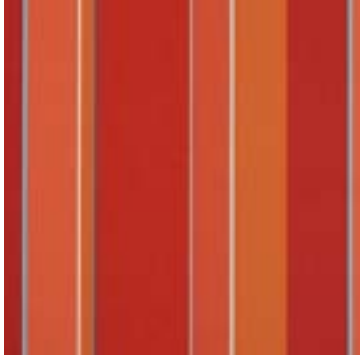

EXPAND TAMALE
14049-0004