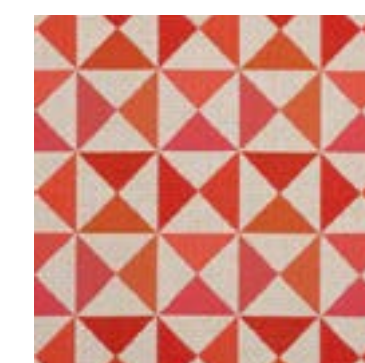

RANGE SMOKE
40564-0002

4.76" W Repeat
100% Sunbrella® Acrylic

A piece of fabric with a complex, multi-directional color pattern of red, blue, and orange, hanging from a string. The fabric is draped and folded, creating deep shadows and bright highlights that emphasize its texture and the vibrant, almost painterly quality of the color distribution. The colors are not uniform but appear as fine, interwoven striations that create a sense of movement and depth. A thin, light-colored strip is visible near the top edge of the fabric.

14" W X 14.91" H Repeat
100% Sunbrella® Acrylic
Meets ACT Standards

ARRAY

- A small-scale yet bold geometric motif illustrating a study in shades
- The unexpected mix of color creates highs and lows, accented by an iridescent effect from multidirectional weaving methods

ARRAY

ARRAY DUNE
145654-0001

ARRAY DAWN
145654-0004

ARRAY CALYPSO
145654-0002

ARRAY SANGRIA
145654-0005

ARRAY CARIBBEAN
145654-0003

7" W X 6.86" H Repeat
99.3% Sunbrella® Acrylic, 0.7% Other Fiber

RESONATE