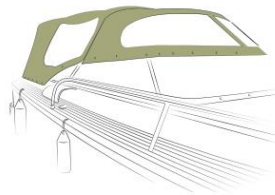

Taupe OPT 5548 150