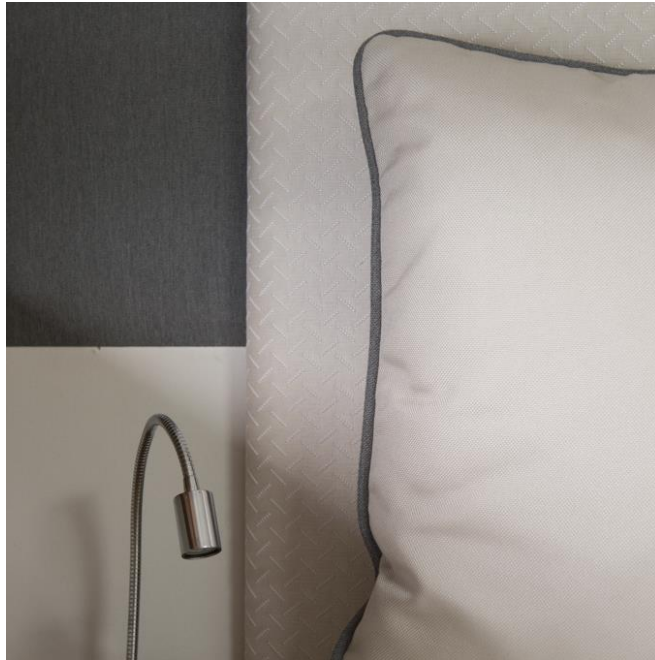

JACQUARDS

SUNBRELLA
MARINE
UPHOLSTERY
—
MAZE

TECHNICAL CHARACTERISTICS :

Weight : 661g / M2

Width : 140 cm

Pattern repeat : 2 cm X 2,5 cm

Woven with twisted yarns

Not reversible

Roll : 25 m

DESIGN + PERFORMANCE™