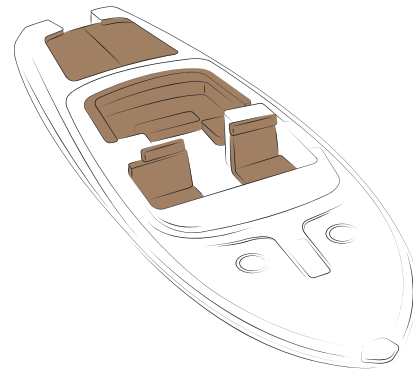

SUNBRELLA
TERRY

Parchment TOW 78000