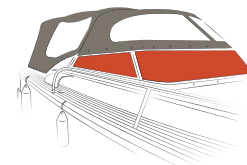

Composition : Sunbrella Acrylic (65%) + one side PVC

DESIGN + PERFORMANCE™

SUNBRELLA

SUNBRELLA

For boats* > 40'
Pour bateaux* > 40'

Papyrus SUNB P055 152

Titanium SUNB P054 152

Abyss SUNB P058 152