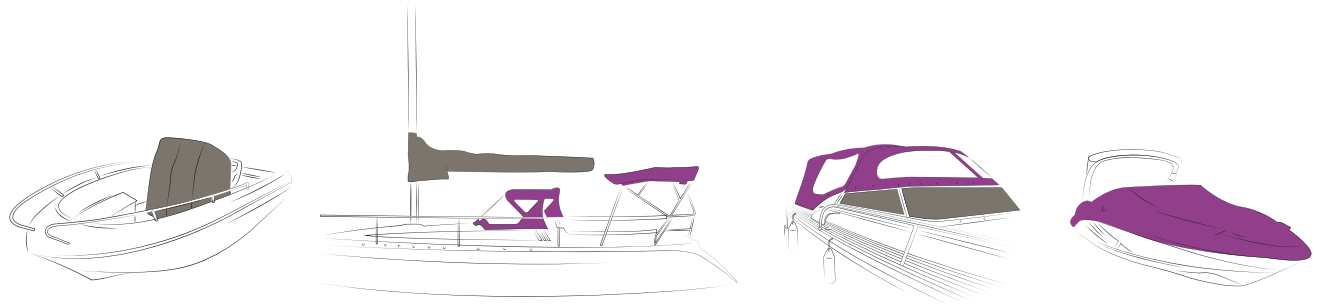

SUNBRELLA
PLUS

Papyrus SUNB P055 152