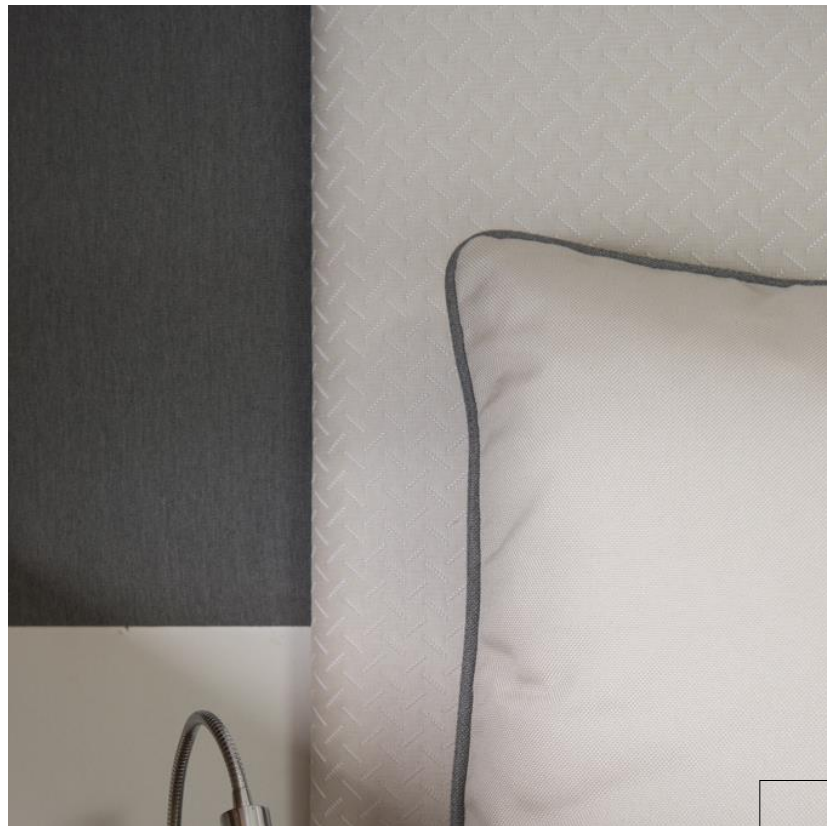

DESIGN + PERFORMANCE™