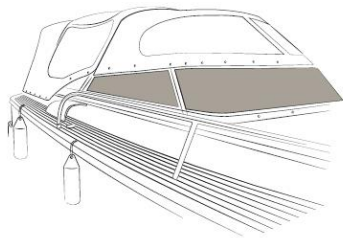

SUNWORKER

Fixed biminis only
Biminis fixes seulement

● Recommended
Recommandé

BREATHABLE
COMFORT

Respirant

DIMENSIONAL
STABILITY

Stabilité dimensionnelle

TEAR
STRENGTH

Résistance
à la déchirure