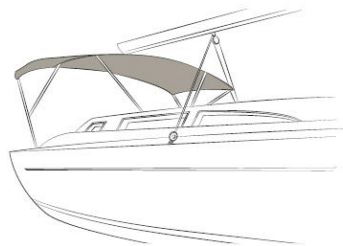

Fixed biminis only
Biminis fixes seulement