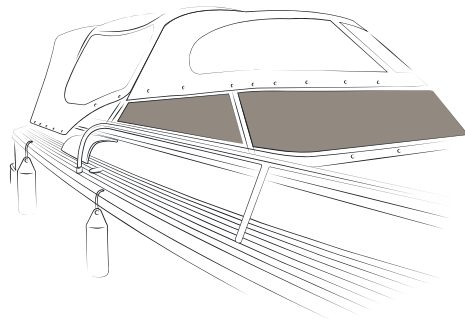

SUNWORKER

Elephant SWK M939 150