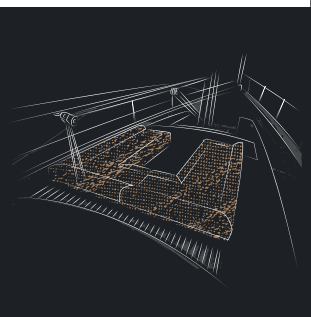

6 colors (140 cm)

Weight :

275g / M2

 sunbrella

DESIGN + PERFORMANCE™

SUNBRELLA
TERRY

SUNBRELLA
TERRY

Parchment TOW 78000