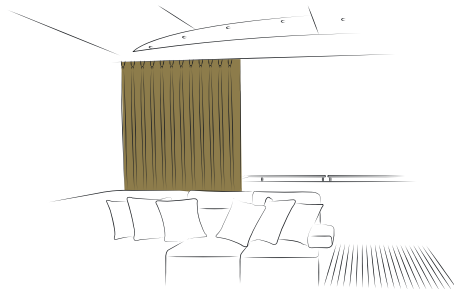

SUNBRELLA
BLINDS & CURTAINS

Natte heather chalk
10150