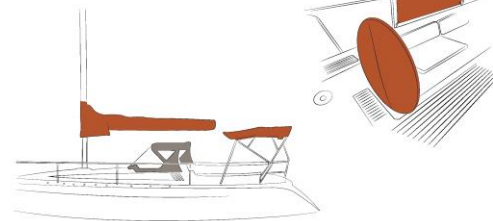

Marble SUNB P052 152

Steel SUNB P053 152

Celestial SUNB P057 152

-  Recommended
Recommandé
-  Possible

Pepper SUNB SUNB P056
152

SUNBRELLA®

- Recommended
Recommandé
- Possible

For boats* > 40'
Pour bateaux* > 40'