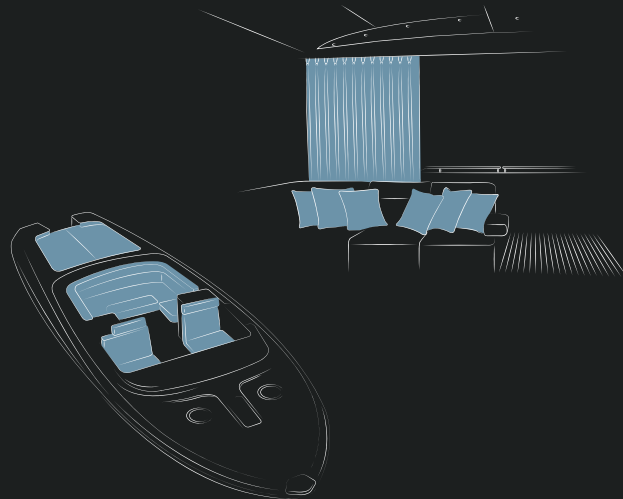

SUNBRELLA
MARINE
UPHOLSTERY

NEW
STYLES &
COLORS