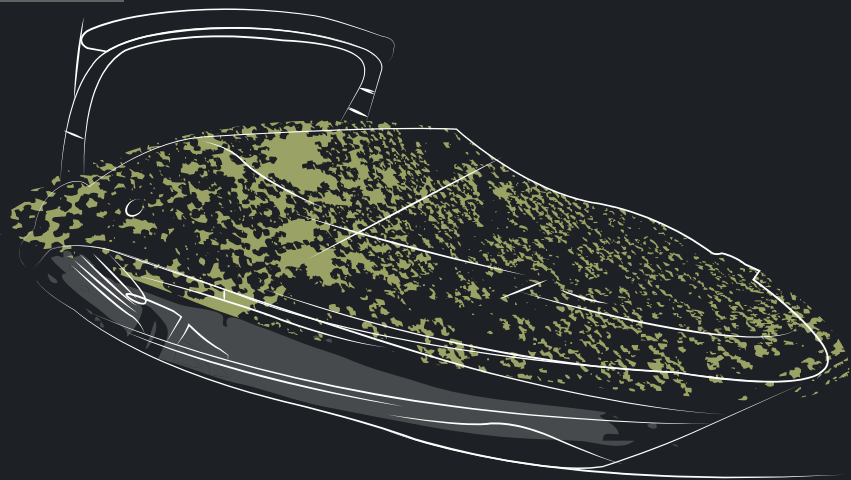

Roll :

50 m

Finish :

Sunbrella plus coating

sunbrella

DESIGN + PERFORMANCE™

SUNBRELLA
OPTIMUM

SUNBRELLA
OPTIMUM