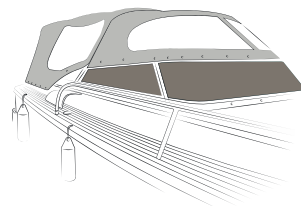

Fog Kaolin SRP P070 152