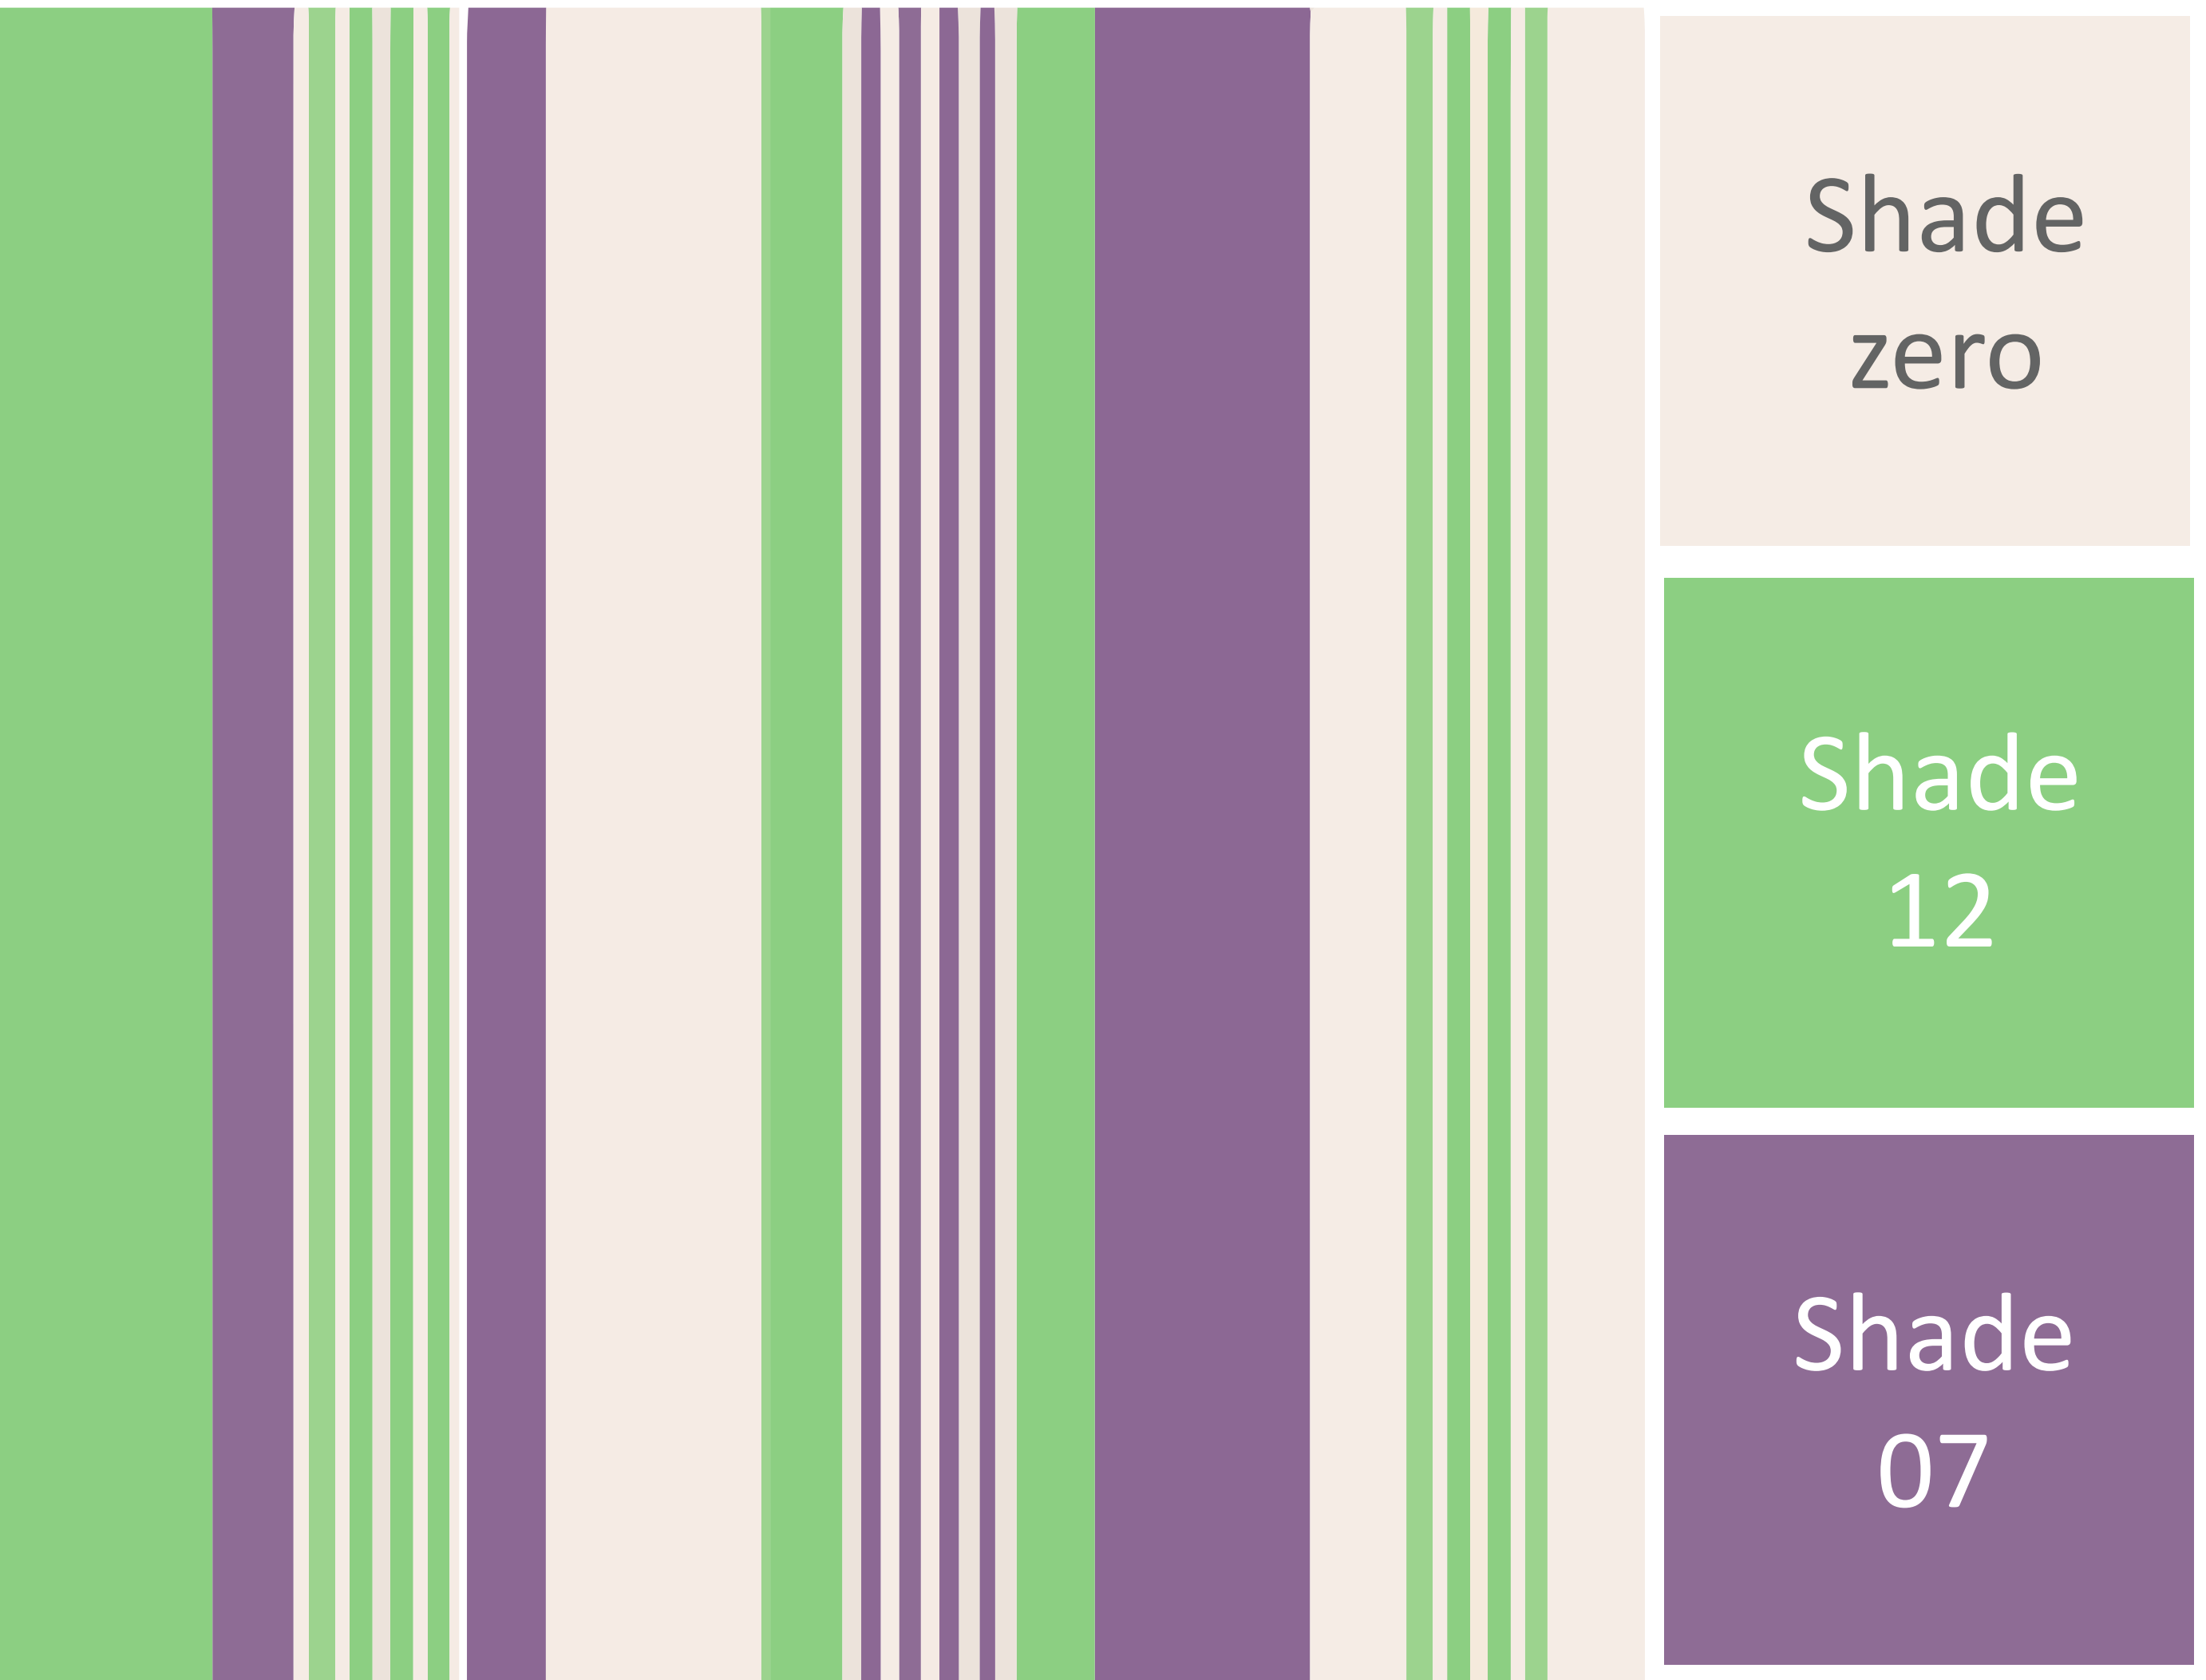

Gaurika Fabrics

Garden Print Collection

2021

Collection: Garden Prints 2021

Width: 131cms

Abrasion: 40000 Martindale

Available Verticals: Batch - 350mts / Roll - 60 to 80 mts / Cut - MOQ 1m

Total Shades: 07, 08, 09, 10, 11, 12

Construction: 100% Polyester

GSM: 350 +/-5

UV Colors

Water
Repellent

Anti-
Shrinkage

Dustproof

Antimicrobial

Garden Print 07 Color Scheme

Paired with Garden Collection Plain Shades

Garden Print 08 Color Scheme

Paired with Garden Collection Plain Shades

Garden Print 09 Color Scheme

Paired with Garden Collection Plain Shades

Garden Print 10 Color Scheme